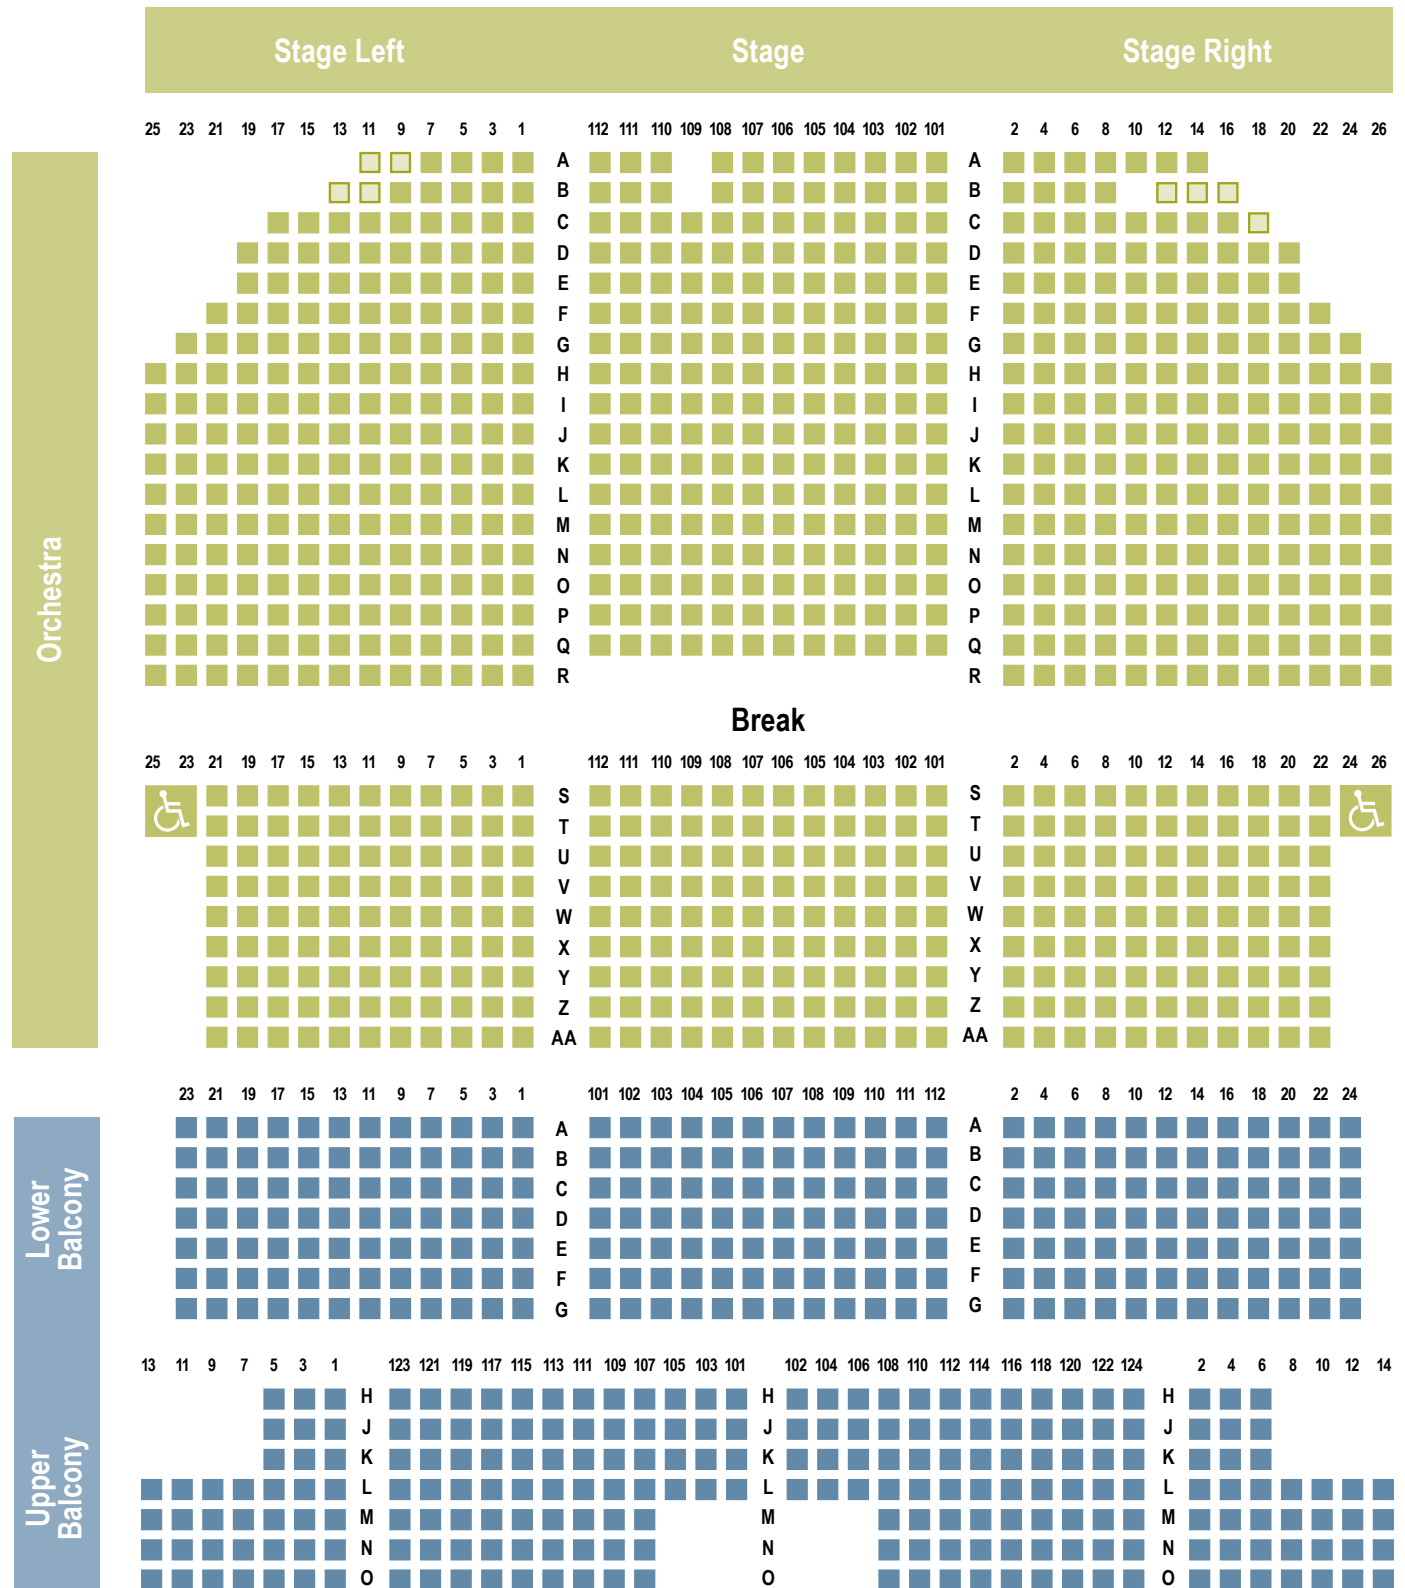

Seating Chart

Front Orchestra Seating: 619
Rear Orchestra Seating: 310

Lower Balcony Seating: 252
Upper Balcony Seating: 224

Total Seating: 1,408

□ A9, A11, B11, B13, B12, B14, B16, B18 are ADA Optional. Please Call the Box Office.